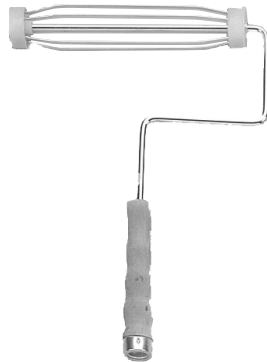

# 808 | PAINT

**LINZER**  
BRUSHES & ROLLERS  
PRODUCTS

## RF 200 Roller Frame

4-wire cage style, plated 7" and 9".

ORDER NO.	SIZE	CTN.	PRICE
LNZ RF2007	7"	24	\$2.81
LNZ RF2009	9"	24	\$3.20

**LINZER**  
BRUSHES & ROLLERS  
PRODUCTS

## RF 209 Roller Frame

9" heavy duty, 5-wire cage style, 5/16" diameter rod plastic threaded grip with metal ferrule.

ORDER NO.	CTN.	PRICE
LNZ RF2099	12	\$5.64

**LINZER**  
BRUSHES & ROLLERS  
PRODUCTS

## 4" Mini Set

- 3 Piece
- 1/4" Nap Shed Free Cover
- Plastic Tray

ORDER NO.	CTN.	PRICE
LNZ MS100	12	\$6.44

**WOOSTER**