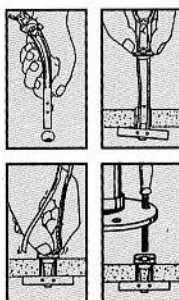

S&W

Toggle: Toggle Bolt System

Fastest and easiest to install; up to three times faster than old-fashioned toggle bolts and metal hollow wall anchors. Holds twice the weight of equivalent size old-fashioned toggle wing. Available in stainless steel and in two lengths, one for wall thickness from 3/8" to 2 1/2" and the other for wall thickness from 2" to 9 1/2".

Ideal for securing seat pedestal bases, stanchions, etc., to decks or any accessory desired to cabin walls. Can be used in any thickness deck or cabin wall from 3/8" through 2 1/2". Requires only a small hole (1/2" diameter for 1/4"-20 toggle anchor). Stays in place without bolt and will not spin during installation. Allows bolt removal without losing the anchor under the deck or behind the cabin wall.