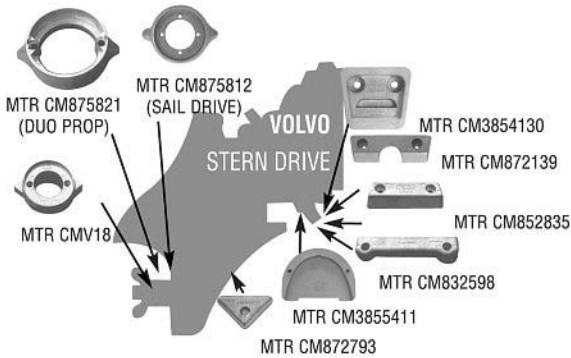

**Martyr**

Honda

**Zinc Anodes**

ORDER NO.	DESCRIPTION	PRICE
MTR CM06411ZW1000	Large bar for 75-115 HP	\$36.90
MTR CM31640	Skeg Zinc	\$12.87
MTR CM826134	Wedge Zinc	\$9.96

**Martyr**

Volvo Stern Drive

**Zinc Anodes**

ORDER NO.	DESCRIPTION	PRICE
MTR CM3854130	Gimbal Plate SX Drive	\$27.39
MTR CM3855411	Transom Plate for SX Drive	\$35.10
MTR CM832598	Dogbone Zinc	\$21.24
MTR CM852835	Bar Zinc	\$38.29
MTR CM872139	Bar for DP-X Drive	\$34.11
MTR CM872793	Triangle for 290, DP, SX, DP-X	\$9.55
MTR CMV18	Large Ring	\$20.17
MTR CM875821	Duo-prop Ring	\$20.79
MTR CM838929	Pencil Zinc	\$3.81

**Martyr**

Yamaha

**Zinc Anodes**

ORDER NO.	DESCRIPTION	PRICE
MTR CMY61A4537100	Skeg Zinc 225-250 HP	\$17.47
MTR CMY6884525101	Zinc Button	\$1.76
MTR CMY6884537102	Skeg Zinc	\$16.97
MTR CMY6E54525100	Small Block Zinc	\$5.37
MTR CMY6G54525101	Handlebar Zinc	\$22.80
MTR CMY6H14525102	Bar Zinc	\$15.91
MTR CMY6J94537100	Skeg Zinc	\$17.14
MTR CMY6K14537100	Skeg Zinc	\$37.72
MTR CMY6E54537101	Skeg Zinc	\$37.76
MTR CM6K14537102	Trim Tab (Counter Rotation)	\$17.71
MTR CM69L4537100	Trim Tab	\$20.66
MTR CMY6644537101	Cutdown Skeg	\$16.07

**Martyr Johnson Evinrude Bombardier**

**Aluminum Anodes**

ORDER NO.	DESCRIPTION	PRICE
MTR CM5007089A	Power T/T Zinc	\$12.21

**Zinc Anodes**

ORDER NO.	DESCRIPTION	PRICE
MTR CM393023	Block Zinc	\$13.45
MTR CM398331	Block Zinc	\$16.40
MTR CM433580	Power T/T Zinc	\$20.21