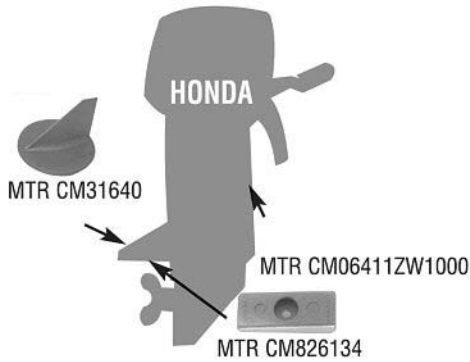

**Martyr**

Honda

**Zinc Anodes**

ORDER NO.	DESCRIPTION	PRICE
MTR CM06411ZW1000	Large bar for 75-115 HP	\$36.90
MTR CM31640	Skeg Zinc	\$12.87
MTR CM826134	Wedge Zinc	\$9.96

**Martyr**

Volvo Stern Drive

**Zinc Anodes**

ORDER NO.	DESCRIPTION	PRICE
MTR CM3854130	Gimbal Plate SX Drive	\$27.39
MTR CM3855411	Transom Plate for SX Drive	\$35.10
MTR CM832598	Dogbone Zinc	\$21.24
MTR CM852835	Bar Zinc	\$38.29
MTR CM872139	Bar for DP-X Drive	\$34.11
MTR CM872793	Triangle for 290, DP, SX, DP-X	\$9.55
MTR CMV18	Large Ring	\$20.17
MTR CM875821	Duo-prop Ring	\$20.79
MTR CM838929	Pencil Zinc	\$3.81

**Martyr**

Yamaha

**Zinc Anodes**

ORDER NO.	DESCRIPTION	PRICE
MTR CMY61A4537100	Skeg Zinc 225-250 HP	\$17.47
MTR CMY6884525101	Zinc Button	\$1.76
MTR CMY6884537102	Skeg Zinc	\$16.97
MTR CMY6E54525100	Small Block Zinc	\$5.37
MTR CMY6G54525101	Handlebar Zinc	\$22.80
MTR CMY6H14525102	Bar Zinc	\$15.91
MTR CMY6J94537100	Skeg Zinc	\$17.14
MTR CMY6K14537100	Skeg Zinc	\$37.72
MTR CMY6E54537101	Skeg Zinc	\$37.76
MTR CM6K14537102	Trim Tab (Counter Rotation)	\$17.71
MTR CM69L4537100	Trim Tab	\$20.66
MTR CMY6644537101	Cutdown Skeg	\$16.07