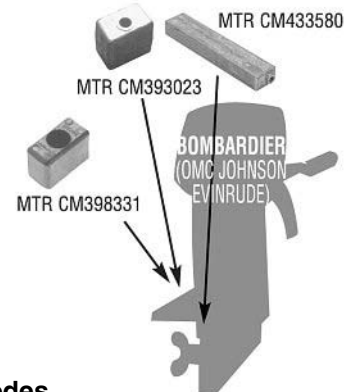

ORDER NO.	DESCRIPTION	PRICE
MTR CM3854130	Gimbal Plate SX Drive	\$27.39
MTR CM3855411	Transom Plate for SX Drive	\$35.10
MTR CM832598	Dogbone Zinc	\$21.24
MTR CM852835	Bar Zinc	\$38.29
MTR CM872139	Bar for DP-X Drive	\$34.11
MTR CM872793	Triangle for 290, DP, SX, DP-X	\$9.55
MTR CMV18	Large Ring	\$20.17
MTR CM875821	Duo-prop Ring	\$20.79
MTR CM838929	Pencil Zinc	\$3.81

**Martyr**

Yamaha

**Zinc Anodes**

ORDER NO.	DESCRIPTION	PRICE
MTR CMY61A4537100	Skeg Zinc 225-250 HP	\$17.47
MTR CMY6884525101	Zinc Button	\$1.76
MTR CMY6884537102	Skeg Zinc	\$16.97
MTR CMY6E54525100	Small Block Zinc	\$5.37
MTR CMY6G54525101	Handlebar Zinc	\$22.80
MTR CMY6H14525102	Bar Zinc	\$15.91
MTR CMY6J94537100	Skeg Zinc	\$17.14
MTR CMY6K14537100	Skeg Zinc	\$37.72
MTR CMY6E54537101	Skeg Zinc	\$37.76
MTR CM6K14537102	Trim Tab (Counter Rotation)	\$17.71
MTR CM69L4537100	Trim Tab	\$20.66
MTR CMY6644537101	Cutdown Skeg	\$16.07

**Martyr Johnson Evinrude Bombardier**

**Aluminum Anodes**

ORDER NO.	DESCRIPTION	PRICE
MTR CM5007089A	Power T/T Zinc	\$12.21

**Zinc Anodes**

ORDER NO.	DESCRIPTION	PRICE
MTR CM393023	Block Zinc	\$13.45
MTR CM398331	Block Zinc	\$16.40
MTR CM433580	Power T/T Zinc	\$20.21