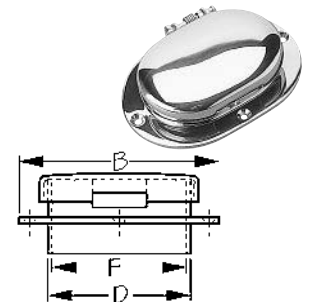

SEADOG

Chrome Brass Chain Deck Pipe

ORDER NO.	DESCRIPTION	PRICE
SDG 322070	6-3/8" L x 4-1/2" W Line Size to 1"	\$42.25
SDG 3220751	Replacement Cap & Chain	\$27.95

SEADOG

Surface Mount Locking Lift Ring

Stamped 304 stainless/die cast zinc lock. Every lift ring comes with two matching keys.

ORDER NO.	LENGTH	WIDTH	DEPTH	PRICE
SDG 2218311	2-1/8"	1-15/16"	1-1/2"	\$13.45

SEADOG

Hinged Deck Pipe

Investment Cast 316 Stainless

ORDER NO.	A	B	C	D	E	F	PRICE
SDG 321806	4-1/16"	5-3/8"	2-3/4"	4-1/8"	2-7/16"	3-3/4"	\$69.50

SEADOG

Hatch Cover Pull

Stamped 304 stainless.

ORDER NO.	LENGTH	PRICE
SDG 2218401	2-3/16"	\$4.25

SEADOG

Flush Mount Slam Latch

Injection Molded Nylon
2-7/16" diameter hole cut out 2"

ORDER NO.	DESCRIPTION	PRICE
SDG 2281201	White	\$9.25
SDG 2281251	Black	\$9.25