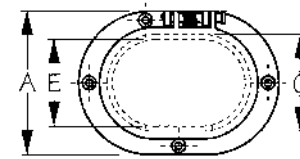

SEADOG

Chrome Brass Chain Deck Pipe

ORDER NO.	DESCRIPTION	PRICE
SDG 322070	6-3/8" L x 4-1/2" W Line Size to 1"	\$42.25
SDG 3220751	Replacement Cap & Chain	\$27.95

SEADOG

Surface Mount Locking Lift Ring

Stamped 304 stainless/die cast zinc lock. Every lift ring comes with two matching keys.

ORDER NO.	LENGTH	WIDTH	DEPTH	PRICE
SDG 2218311	2-1/8"	1-15/16"	1-1/2"	\$13.45

SEADOG

Hinged Deck Pipe

Investment Cast 316 Stainless

ORDER NO.	A	B	C	D	E	F	PRICE
SDG 321806	4-1/16"	5-3/8"	2-3/4"	4-1/8"	2-7/16"	3-3/4"	\$69.50