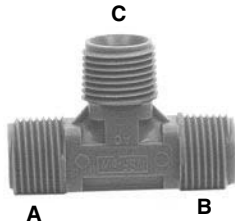

556 PLUMBING FITTINGS

QEST Qest Standard Pipe Threaded, Compression Fittings

For Repair or Add-on to Any Kind of Existing Plumbing...Galvanized...Copper...CPVC...& Polyethylene

Qest Hot/Cold Crosslinked Polyethylene Tubing – 100'

ORDER NO.	SIZE	PRICE
EPC Q2PC100G	3/8 ID x 1/2 OD	\$138.80
EPC Q3PC100G	1/2 ID x 5/8 OD	\$154.23

Tees

The size sequence A x B x C

ORDER NO.	SIZE	PRICE
EPC QT333T	1/2 x 1/2 x 1/2	\$3.40
EPC QT443T	3/4 x 3/4 x 1/2	\$3.36
EPC QT444T	3/4 x 3/4 x 3/4	\$3.64

Qest Fittings

Flare nuts for 1/4" I.D. and 3/8" I.D. tubing both fit 1/2" thread size fittings. Flare nuts for 1/2" I.D. tubing fit 3/4" thread size fittings.

Male/Female Adapters

ORDER NO.	SIZE	PRICE
EPC QC43TF	3/4Mx1/2F	\$4.16

Test Caps

ORDER NO.	SIZE	PRICE
EPC QTC3F	1/2 Female	\$2.31
EPC QTP3T	1/2 Male	\$1.93

Elbows

ORDER NO.	SIZE	PRICE
EPC QE33T	1/2 x 1/2	\$2.31
EPC QE43T	3/4 x 1/2	\$2.73
EPC QE44T	3/4 x 3/4	\$2.66

• 3/8" & 1/4" std. pipe thread to adapt to pumps.