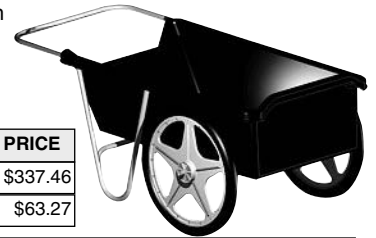

Triangle Storage Box

ORDER NO.	DESCRIPTION	PRICE
BTR 430	54-1/2"W x 34-1/2"D x 29-1/2"H	\$638.00
BTR 432	51"W x 27"D x 31"H	\$598.00

*Denotes UPS Shippable

Seat-Top Dock Box

ORDER NO.	DESCRIPTION	PRICE
BTR 500	50" W x 29"D x 29"H	\$738.00

ORDER NO.	DESCRIPTION	PRICE
BTR 426FCS	Fish Cleaning Station Complete w/Box	\$1014.00
BTR 426LFS	Fish Cleaning Station Only (w/out Box)	\$684.00

Bench Ends

Tracy Bench Ends are constructed of durable, weather-resistant polyethylene. They assemble in minutes without the use of special tools and allow you to custom design the width of your bench (8' maximum). Simply add 2x4's to complete the bench. Product Dimensions: 25" Deep, 4" Wide, 31" High. Sold in pairs.

ORDER NO.	COLOR	PRICE
TOD BEGY	Granite Gray	\$115.28

Dock Pro™ Dock Cart

Curved handle design reduces bending-over, making the Dock Pro™ dock cart easier to handle than conventional carts, while the unique angled tub feature provides better leg clearance for maneuvering. The Dock Pro™ dock cart is simply the easiest way to carry all your gear from the car to the boat. Features a spacious 7 cu. ft. heavy wall roto-molded poly-tub that will not rust or rot. Zinc-coated corrosion resistant hardware used throughout. Plastic rim wheels with roller bearings will stand up to the harshest marine environment. Capacity 300 lbs.