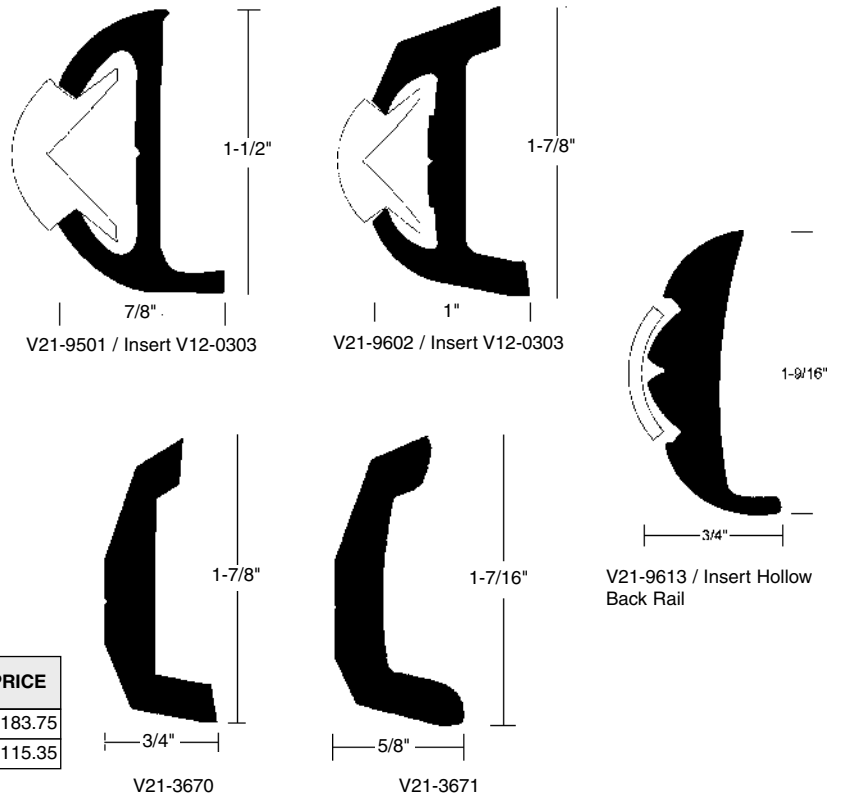

Universal Rub Rail Kit – 30'

Kit includes:

Semi-rigid rub rail, end caps, screws and installation guide.

V11-4135

ORDER NO.	HEIGHT	WIDTH	COLOR	PRICE
TAC V114135BKA303	1 7/8"	3/4"	Black	\$260.35

Rigid Vinyl Rub Rail – 20' Length

ORDER NO.	HEIGHT	WIDTH	COLOR	PRICE
TAC V219613WHC20	1-9/16"	3/4"	White	\$63.20
TAC V219501WHC20	1-1/2"	7/8"	White	\$57.78
TAC V219602WHA20	1-7/8"	1"	White	\$100.25
TAC V213671WHA20D1	1-7/16"	5/8"	White	\$119.48
TAC V213670W20D1	1-7/8"	3/4"	White	\$152.20
TAC V213670	1-7/8"	3/4"	Black	\$152.20

*Price is shown per length.

Inserts for Rigid Rub Rail

ORDER NO.	FITS RUB RAIL	COLOR	FT. PER ROLL	PRICE
TAC V120303WHA701	V12-9501/V12-9602	White	70'	\$183.75
TAC V124144BKA50	V21-9678	Black	50'	\$115.35

*Price is shown per length.