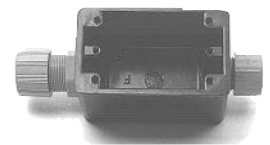

NEW

- Glass-filled polyester
- Watertight cap
- Stainless steel trim

ORDER NO.	PRICE
MAR TV6574	\$96.15

TV6444 Contoured Cable TV Inlet

NEW

- Glass-filled polyester
- Watertight cap
- Stainless steel trim on cap
- Soft Touch cap design

PH6574TV

Hull Inlet. watertight, non-metallic with stainless trim. Contains telephone and cable TV connections.

ORDER NO.	PRICE
MAR PH6574TV	\$124.00

PH6597

Marina and RV park telephone outlet, LEXAN®, glass filled polycarbonate. With spring loaded lift cover for weatherproof closure when not in use. Fits FS and FD boxes.

ORDER NO.	PRICE
MAR PH6597	\$43.45

PH6592TV-SS

Hull inlet, 316 stainless steel, watertight. Contains telephone and cable TV connections. Features Easy Lock™ system.

ORDER NO.	PRICE
MAR PH6592TVSS	\$172.84

PH6619

Black non-metallic FS box for PH6595 inlets and PH6597 outlets. Supplied with cord grip and PVC adapter.

ORDER NO.	PRICE
MAR PH6619	\$47.27

TV97 Cable TV Outlet

- Spring-loaded lift cover
- Weatherproof closure
- Fits FS and FD boxes
- Black LEXAN®